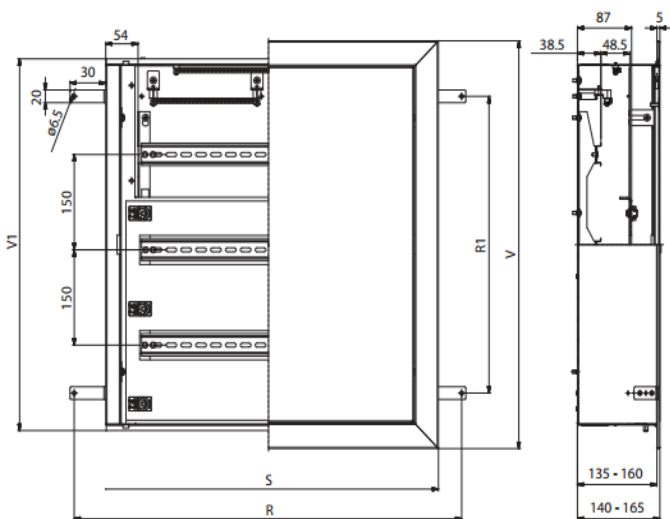

STEELBOX

Steel distribution boards. Flush fit or surface.
From 72 to 198 ways

Features:

- IP30 / IK 09
- Class I
- Max. Current 125 A / Voltage: 400 V
- 72 to 198 modules. Flush or Wall mounted
- In accordance with: IEC 62 208 ,61 439-1, 61 439-03

- Extractable frame
- White colour RAL 9016
- Independent covers
- From 3 to 6 Rows

PRODUCT DESCRIPTION

ROWS	MODULE / ROW TOTAL WAYS	REF	DIMENSIONS	TERMINALS PE (EARTH) & N (NEUTRAL)	ADDITIONAL TERMINALS	WEIGHT (Kg)	POWER (W)
FLUSH (IP30)							
3	24 (72)	M3E72	642x572x165	PE 2X25 mm² + 43x16 mm²	3 pieces N: 7x16 mm ²	11,7	80,0
4	24 (96)	M4E96	792x572x165	N 2X25 mm² + 23x16 mm²	3 pieces N: 7x16 mm ²	13,9	92,0
5	24 (120)	M5E120	942x572x165	PE 2X25 mm² + 58x16 mm² N 2X25 mm² + 28x16 mm²	4 pieces N: 7x16 mm ²	16,7	107,0
6	24 (144)	M6E144	1092x572x165		5 pieces N: 7x16 mm ²	19,3	121,0
4	33 (132)	M4E132	792x734x165	PE 2X25 mm² + 78x16 mm² N 2X25 mm² + 38x16 mm²	4 pieces N: 7x16 mm ²	17,5	117,0
5	33 (165)	M5E165	942x734x165		5 pieces N: 7x16 mm ²	20,5	133,0
6	33 (198)	M6E198	1092x734x165	5 pieces N: 7x16 mm ²	23,1	140,0	

SURFACE (IP30)							
3	24 (72)	M3S72	602x532x155	PE 2X25 mm² + 43x16 mm²	3 pieces N: 7x16 mm ²	14,2	86,0
4	24 (96)	M4S96	752x532x155	N 2X25 mm² + 23x16 mm²	3 pieces N: 7x16 mm ²	17,1	101,0
5	24 (120)	M5S120	902x532x155	PE 2X25 mm² + 58x16 mm² N 2X25 mm² + 28x16 mm²	4 pieces N: 7x16 mm ²	20,0	115,0
6	24 (144)	M6S144	1052x532x155		5 pieces N: 7x16 mm ²	22,9	130,0
4	33 (132)	M4S132	752x694x155	PE 2X25 mm² + 78x16 mm² N 2X25 mm² + 38x16 mm²	4 pieces N: 7x16 mm ²	19,9	127,0
5	33 (165)	M5S165	902x694x155		5 pieces N: 7x16 mm ²	23,3	137,0
6	33 (198)	M6S198	1052x694x155	5 pieces N: 7x16 mm ²	26,7	153,0	