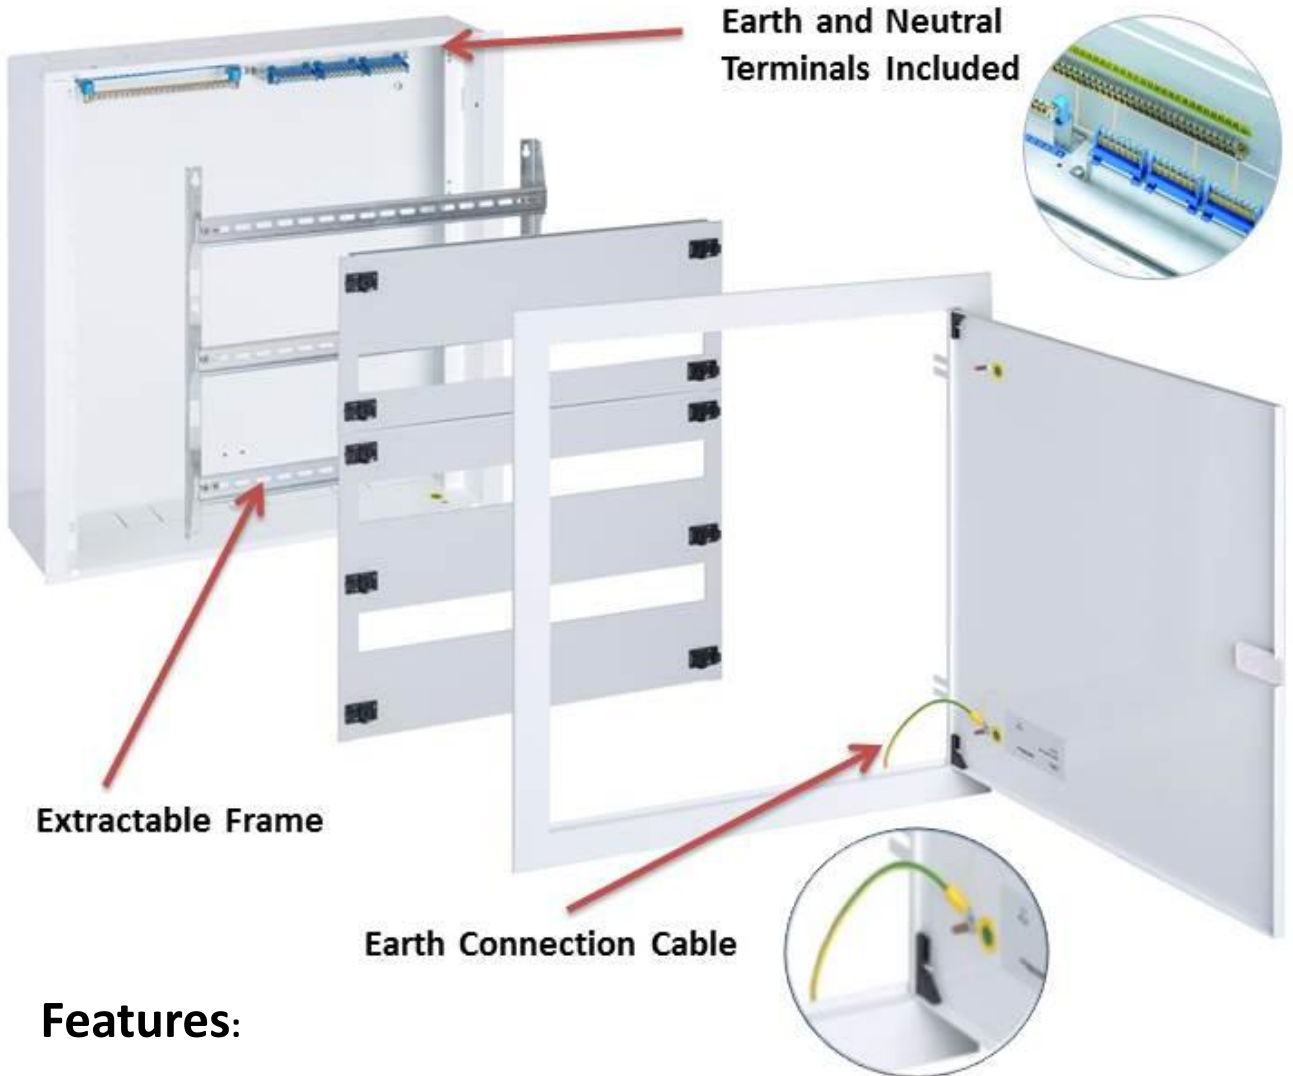

STEELBOX

Steel distribution boards. Flush fit or surface.
From 72 to 198 ways

Features:

- IP30 / IK 09
- Class I
- Max. Current 125 A / Voltage: 400 V
- 72 to 198 modules. Flush or Wall mounted
- In accordance with: IEC 62 208 ,61 439-1, 61 439-03

- Extractable frame
- White colour RAL 9016
- Independent covers
- From 3 to 6 Rows

PRODUCT DESCRIPTION

ROWS	MODULE / ROW TOTAL WAYS	REF	DIMENSIONS	TERMINALS PE (EARTH) & N (NEUTRAL)	ADDITIONAL TERMINALS	WEIGHT (Kg)	POWER (W)
FLUSH (IP30)							
3	24 (72)	M3E72	642x572x165	PE 2X25 mm² + 43x16 mm²	3 pieces N: 7x16 mm ²	11,7	80,0
4	24 (96)	M4E96	792x572x165	N 2X25 mm² + 23x16 mm²	3 pieces N: 7x16 mm ²	13,9	92,0
5	24 (120)	M5E120	942x572x165	PE 2X25 mm² + 58x16 mm² N 2X25 mm² + 28x16 mm²	4 pieces N: 7x16 mm ²	16,7	107,0
6	24 (144)	M6E144	1092x572x165		5 pieces N: 7x16 mm ²	19,3	121,0
4	33 (132)	M4E132	792x734x165	PE 2X25 mm² + 78x16 mm² N 2X25 mm² + 38x16 mm²	4 pieces N: 7x16 mm ²	17,5	117,0
5	33 (165)	M5E165	942x734x165		5 pieces N: 7x16 mm ²	20,5	133,0
6	33 (198)	M6E198	1092x734x165	5 pieces N: 7x16 mm ²	23,1	140,0	