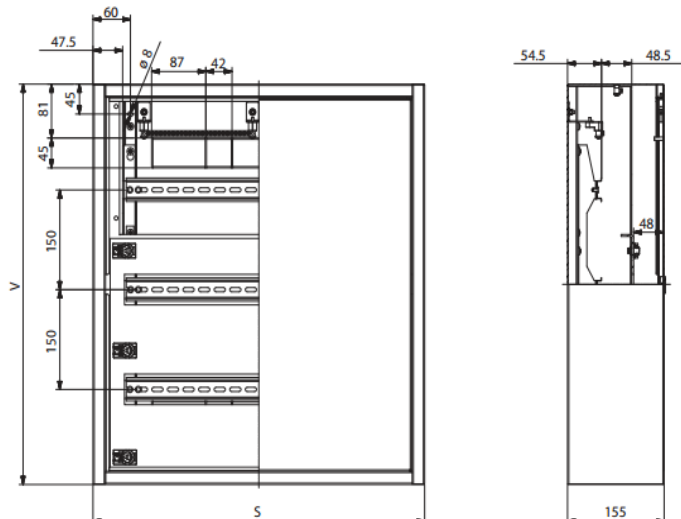

STEELBOX

Steel distribution boards. Flush fit or surface.
From 72 to 198 ways

Features:

- IP30 / IK 09
- Class I
- Max. Current 125 A / Voltage: 400 V
- 72 to 198 modules. Flush or Wall mounted
- In accordance with: IEC 62 208 ,61 439-1, 61 439-03

- Extractable frame
- White colour RAL 9016
- Independent covers
- From 3 to 6 Rows

PRODUCT DESCRIPTION

ROWS	MODULE / ROW TOTAL WAYS	REF	DIMENSIONS	TERMINALS PE (EARTH) & N (NEUTRAL)	ADDITIONAL TERMINALS	WEIGHT (Kg)	POWER (W)
FLUSH (IP30)							
3	24 (72)	M3E72	642x572x165	PE 2X25 mm² + 43x16 mm²	3 pieces N: 7x16 mm ²	11,7	80,0
4	24 (96)	M4E96	792x572x165	N 2X25 mm² + 23x16 mm²	3 pieces N: 7x16 mm ²	13,9	92,0
5	24 (120)	M5E120	942x572x165	PE 2X25 mm² + 58x16 mm² N 2X25 mm² + 28x16 mm²	4 pieces N: 7x16 mm ²	16,7	107,0
6	24 (144)	M6E144	1092x572x165		5 pieces N: 7x16 mm ²	19,3	121,0
4	33 (132)	M4E132	792x734x165	PE 2X25 mm² + 78x16 mm² N 2X25 mm² + 38x16 mm²	4 pieces N: 7x16 mm ²	17,5	117,0
5	33 (165)	M5E165	942x734x165		5 pieces N: 7x16 mm ²	20,5	133,0
6	33 (198)	M6E198	1092x734x165	5 pieces N: 7x16 mm ²	23,1	140,0	

SURFACE (IP30)							
3	24 (72)	M3S72	602x532x155	PE 2X25 mm² + 43x16 mm²	3 pieces N: 7x16 mm ²	14,2	86,0
4	24 (96)	M4S96	752x532x155	N 2X25 mm² + 23x16 mm²	3 pieces N: 7x16 mm ²	17,1	101,0
5	24 (120)	M5S120	902x532x155	PE 2X25 mm² + 58x16 mm² N 2X25 mm² + 28x16 mm²	4 pieces N: 7x16 mm ²	20,0	115,0
6	24 (144)	M6S144	1052x532x155		5 pieces N: 7x16 mm ²	22,9	130,0
4	33 (132)	M4S132	752x694x155	PE 2X25 mm² + 78x16 mm² N 2X25 mm² + 38x16 mm²	4 pieces N: 7x16 mm ²	19,9	127,0
5	33 (165)	M5S165	902x694x155		5 pieces N: 7x16 mm ²	23,3	137,0
6	33 (198)	M6S198	1052x694x155	5 pieces N: 7x16 mm ²	26,7	153,0	