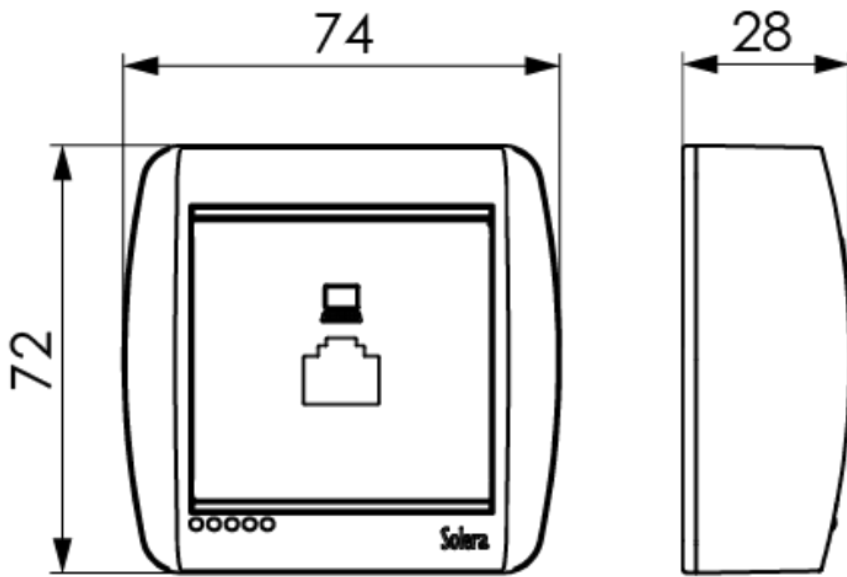

Documentation and downloads

Commercial doc. (2.65MB)

Surface switches Mural range (Solera)

Safety Information (0.38MB)

Assembly surface switches Mural range (Solera)