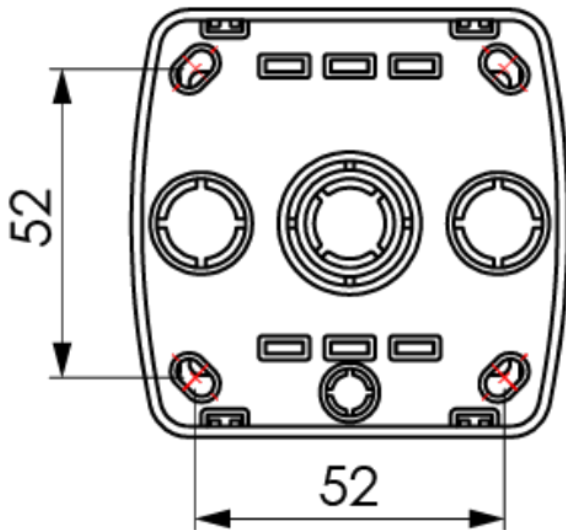

RJ45 data collection. Category 5e. Surface.

RJ45 data collection. Category 5e. Surface. White colour. Dimensions 74 x 72 x 28 mm. Inputs for 10x16, 10x20 and 16x16 mm mini-trunking.

Features

Common applications	Indoor domestic / tertiary environment (Interior of home, offices, shops, etc.)
Mechanism type	RJ45 data capture. Cat 6
Type of installation	Surface
Connection type	Screw connection
Mini trunking input	Yes
Dimensions	74 x 72 x 28
Monobloc (with frame included)	Yes
Frame color	White

Tariff code	85366990
-------------	----------

Sketch

Documentation and downloads

Commercial doc. (2.65MB)

Surface switches Mural range (Solera)

Safety Information (0.38MB)

Assembly surface switches Mural range (Solera)