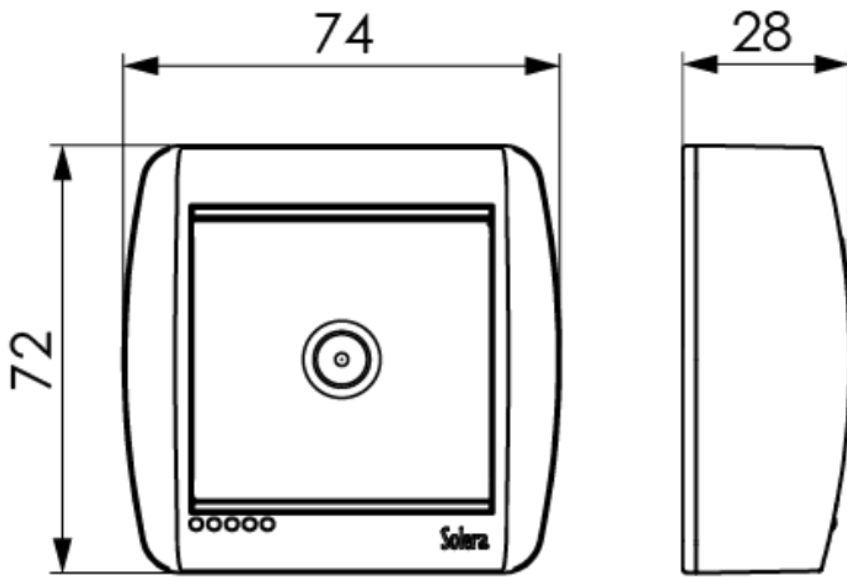

Documentation and downloads

Commercial doc. (3.58MB)

Surface switches Mural range (Solera)

Safety Information (0.38MB)

Assembly surface switches Mural range (Solera)