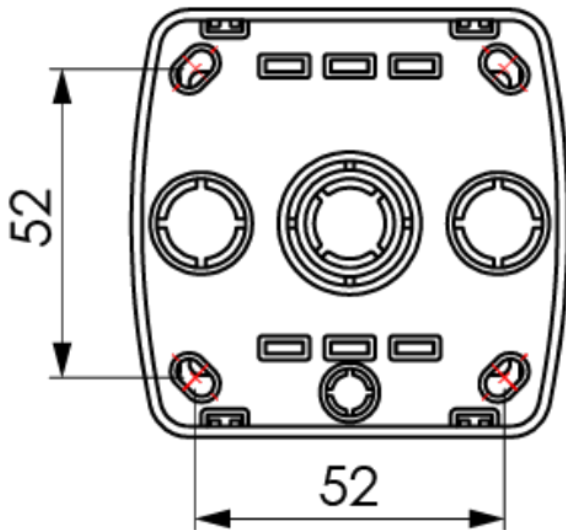

Packaging Measures cm	49,5x19x34
-----------------------	------------

Unit weight (g)	46,8
-----------------	------

Container Weight (Kg)	0,6
-----------------------	-----

Packaging Weight (Kg)	7,8
-----------------------	-----

Tariff code	85366990
-------------	----------

Sketch

Documentation and downloads

Commercial doc. (3.58MB)

Surface switches Mural range (Solera)

Safety Information (0.38MB)

Assembly surface switches Mural range (Solera)