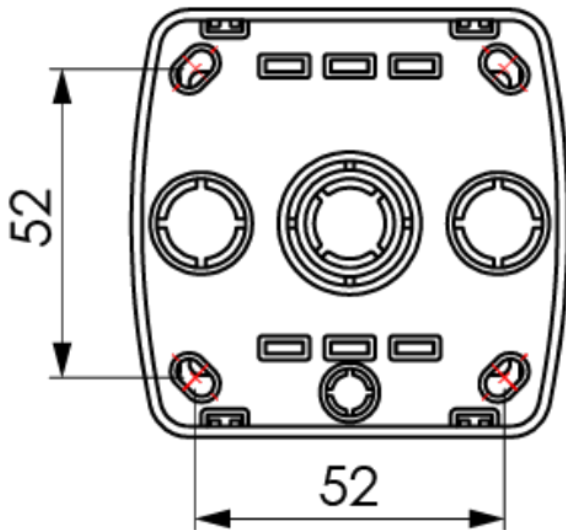

Documentation and downloads

Commercial doc. (3.58MB)

Surface switches Mural range (Solera)

Safety Information (0.38MB)

Assembly surface switches Mural range (Solera)