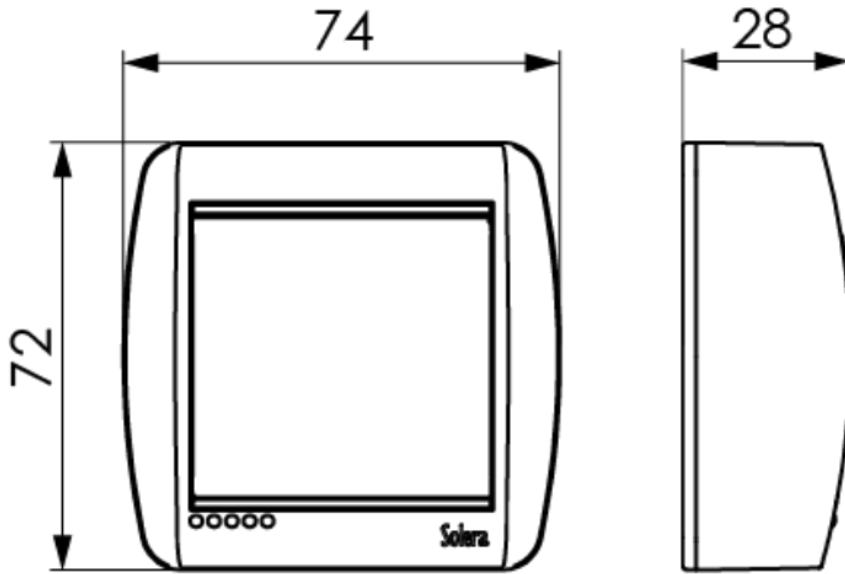

Documentation and downloads

Commercial doc. (3.58MB)

Surface switches Mural range (Solera)

Safety Information (0.38MB)

Assembly surface switches Mural range (Solera)