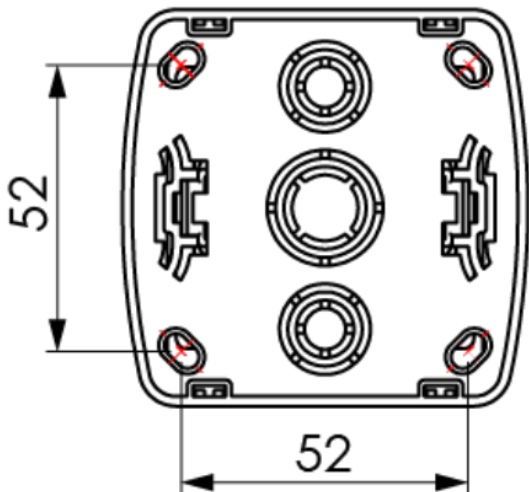

Documentation and downloads

Commercial doc. (3.58MB)

Safety Information (0.38MB)

Surface switches Mural range (Solera)

Assembly surface switches Mural range (Solera)