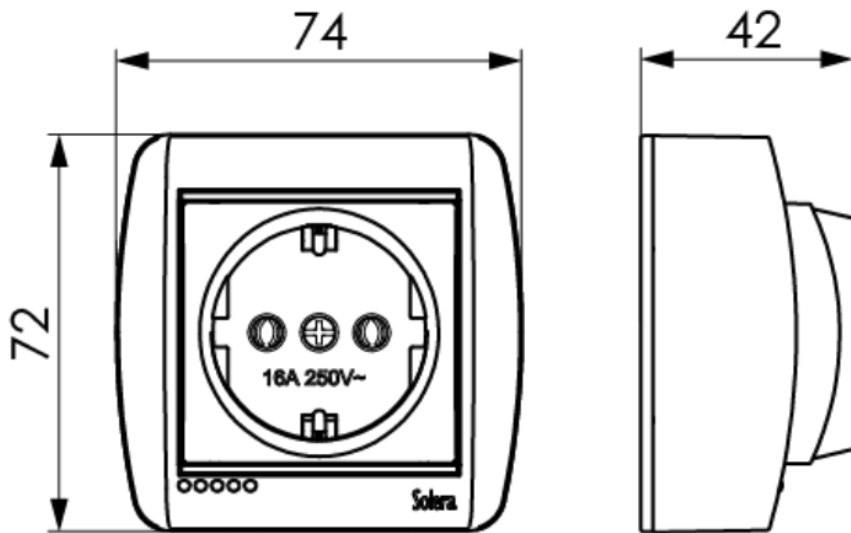

Documentation and downloads

Commercial doc. (3.58MB)

Safety Information (0.38MB)

Surface switches Mural range (Solera)

Assembly surface switches Mural range (Solera)