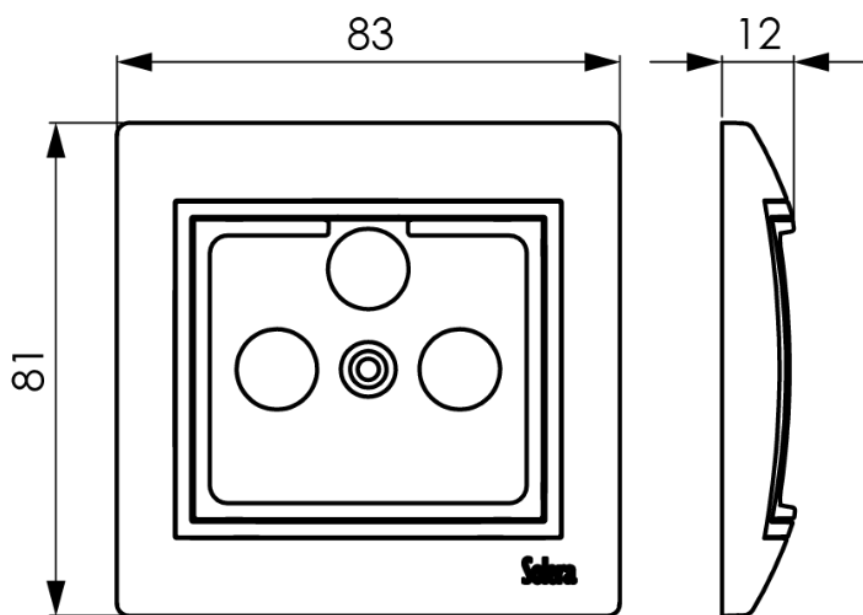

Documentation and downloads

Safety Information (0.38MB)

Assembly flush switches form Europa range (Solera)