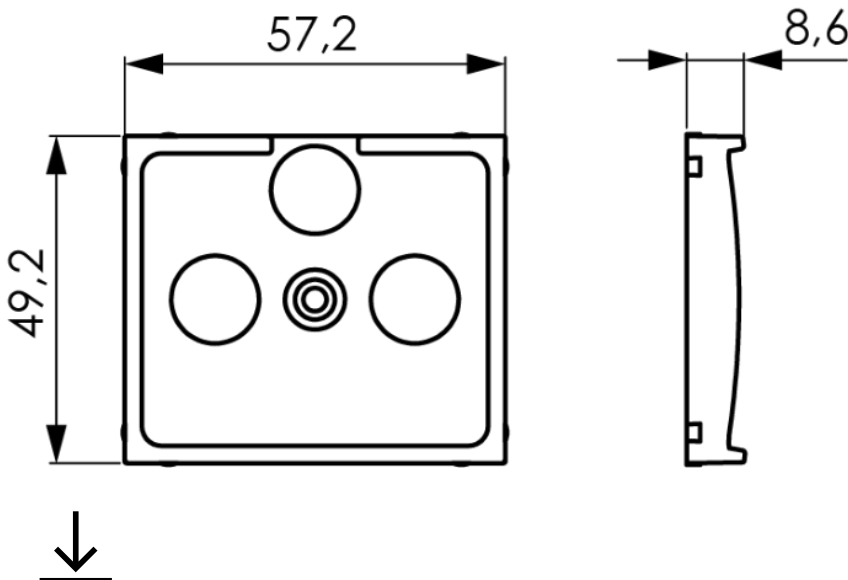

According to European Directive 2012/19/UE (RAEE2)

Not applicable because it does not meet the definition of Electrical and Electronic Equipment (EEE) as described in Article 3.1(a) of Directive 2012/19/EU (WEEE II).

Logistics and packaging

Unit EAN code	8423220087798
EAN code container	8423220086814
EAN code packaging	18423220086811
Units packaging	20
Units carton	240
Pallet Units	8640
Packaging Measurements cm	21x14,2x8
Packaging Measures cm	44,5x32,2x22,5
Unit weight (g)	10,4
Container Weight (Kg)	0,3988
Packaging Weight (Kg)	5,3406
Tariff code	85366990

Sketch

Documentation and downloads

Safety Information (0.38MB)

Assembly flush switches form Europa range (Solera)