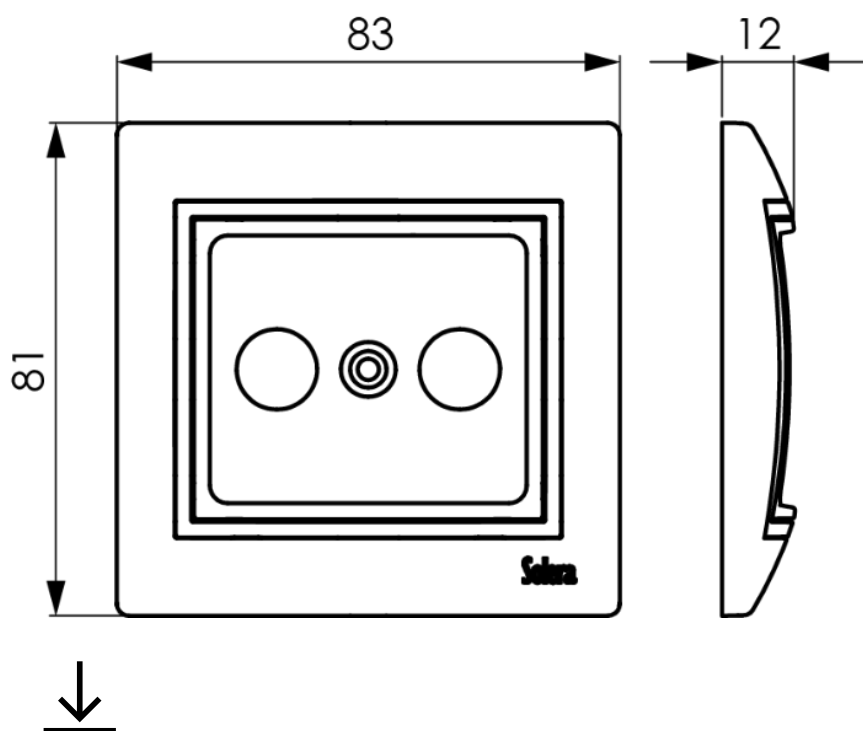

Documentation and downloads

Safety Information (0.38MB)

Assembly flush switches form Europa range (Solera)