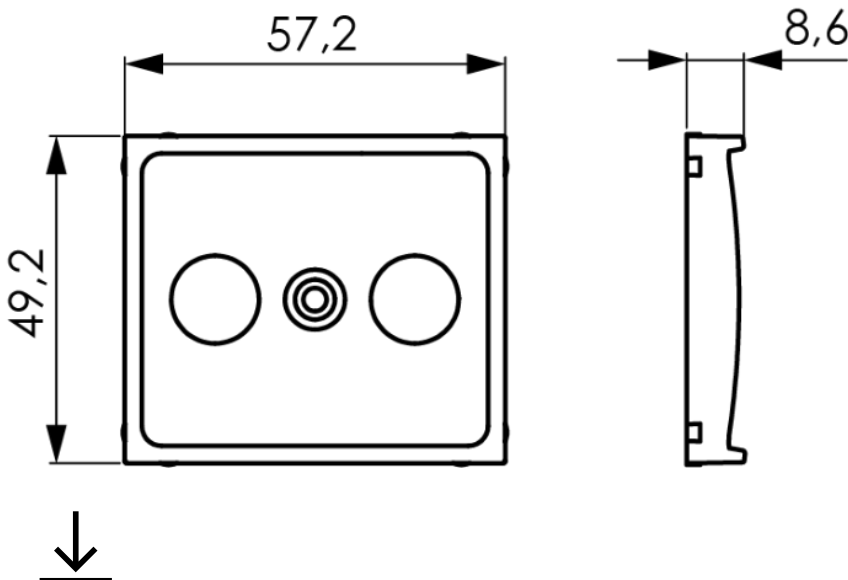

According to European Directive 2012/19/UE (RAEE2)

Not applicable because it does not meet the definition of Electrical and Electronic Equipment (EEE) as described in Article 3.1(a) of Directive 2012/19/EU (WEEE II).

Logistics and packaging

Unit EAN code	8423220241138
EAN code container	8423220241121
EAN code packaging	18423220241128
Units packaging	20
Units carton	240
Pallet Units	8640
Packaging Measurements cm	21x14,2x8
Packaging Measures cm	44,5x32,2x22,5
Unit weight (g)	10,4
Container Weight (Kg)	0,3988
Packaging Weight (Kg)	5,3406
Tariff code	85366990

Sketch

Documentation and downloads

Safety Information (0.38MB)

Assembly flush switches form Europa range (Solera)