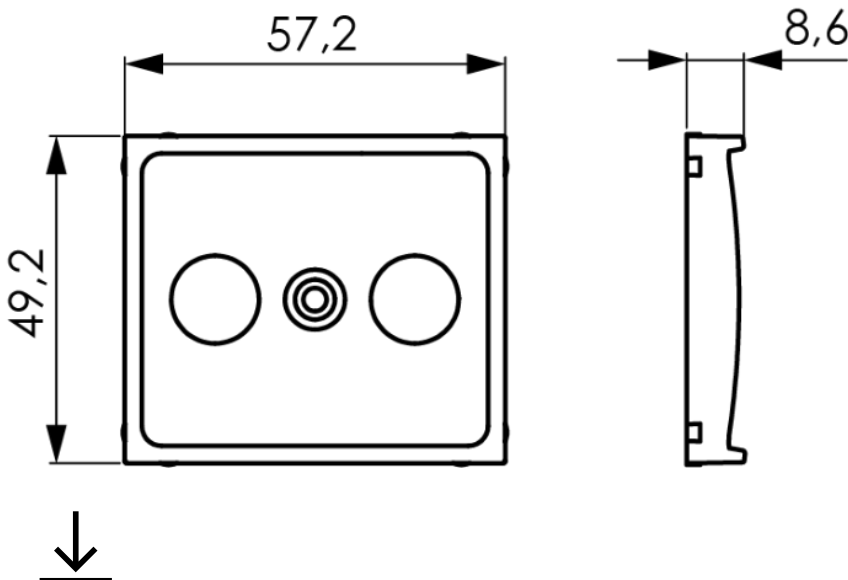

According to European Directive 2012/19/UE (RAEE2)

Not applicable because it does not meet the definition of Electrical and Electronic Equipment (EEE) as described in Article 3.1(a) of Directive 2012/19/EU (WEEE II).

Logistics and packaging

Unit EAN code	8423220241114
EAN code container	8423220241107
EAN code packaging	18423220241104
Units packaging	20
Units carton	240
Pallet Units	8640
Packaging Measurements cm	21x14,2x8
Packaging Measures cm	44,5x32,2x22,5
Unit weight (g)	10,4
Container Weight (Kg)	0,3988
Packaging Weight (Kg)	5,3406
Tariff code	85366990

Sketch

Documentation and downloads

Safety Information (0.38MB)

Assembly flush switches form Europa range (Solera)