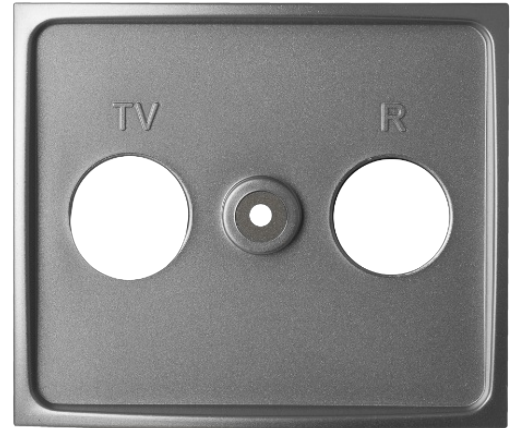

## Universal cover without frame for TV/R signal socket.

Universal cover without frame for TV/R signal socket. Without frame. Silver colour.

### Features

Common applications	Indoor domestic / tertiary environment (Interior of home, offices, shops, etc.)
Mechanism type	Frame
Type of installation	Flush