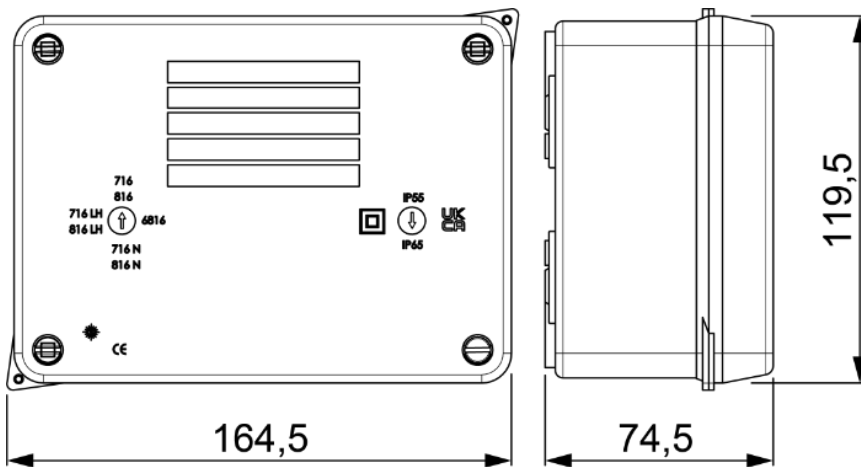

Units carton	27
Pallet Units	945
Packaging Measures cm	59,5x37,5x20
Unit weight (g)	383,4
Container Weight (Kg)	0,3834
Packaging Weight (Kg)	10,9318
Tariff code	85381000

Sketch

Sketch

SECCIONADOR NEUTRO

Documentation and downloads