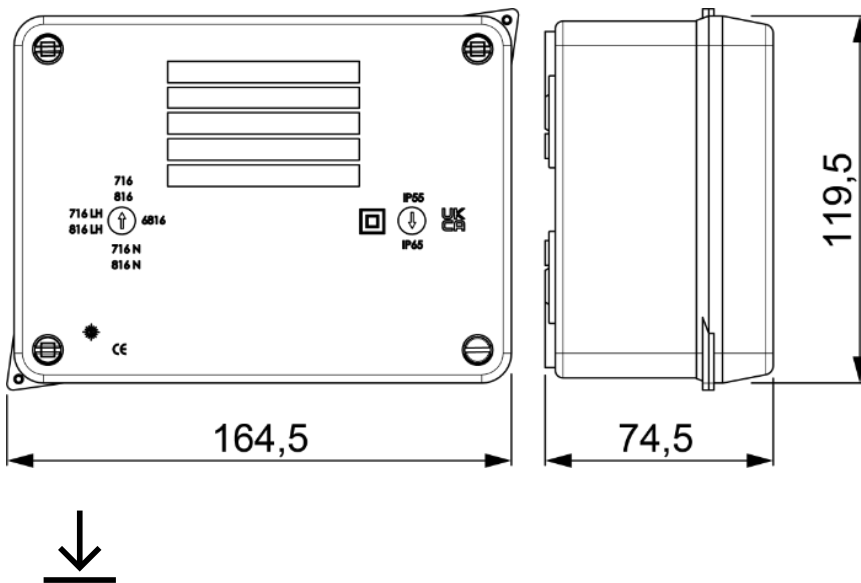

Pallet Units	960
Packaging Measures cm	59,5x37,5x49
Unit weight (g)	243,5
Container Weight (Kg)	0,974
Packaging Weight (Kg)	16,394
Tariff code	85381000

Sketch

Documentation and downloads

- [Assembly instructions (1.11MB)](#)
- [Safety Information (0.38MB)](#)
- [Mounting junction boxes (Solera)](#)
- [Commercial doc. (2.73MB)](#)
- [Junction boxes IP65/55, IK07-08-09 (Solera)](#)