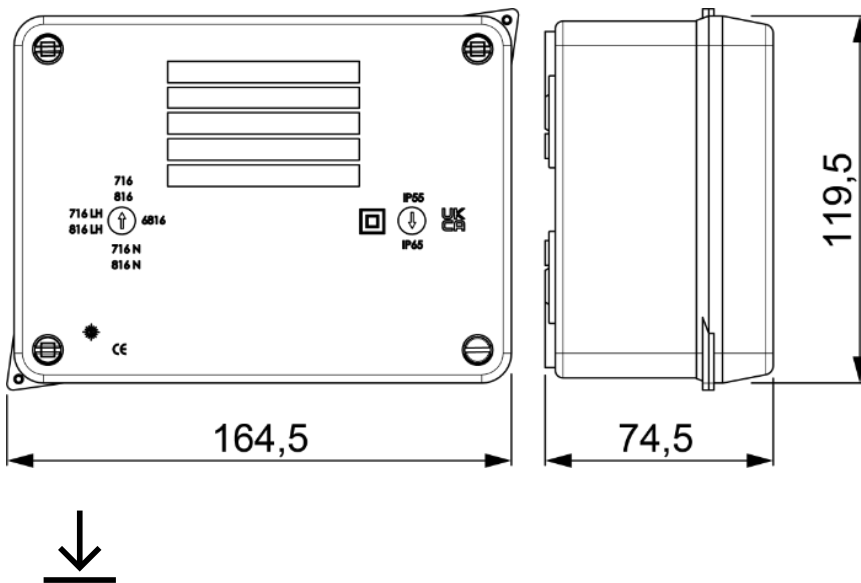

Pallet Units	960
Packaging Measures cm	59,5x37,5x49
Unit weight (g)	243,5
Container Weight (Kg)	0,974
Packaging Weight (Kg)	16,394
Tariff code	85381000

Sketch

Documentation and downloads

- Assembly instructions (1.11MB)
- Safety Information (0.38MB)
- Mounting junction boxes (Solera)
- Commercial doc. (2.73MB)
- Junction boxes IP65/55, IK07-08-09 (Solera)