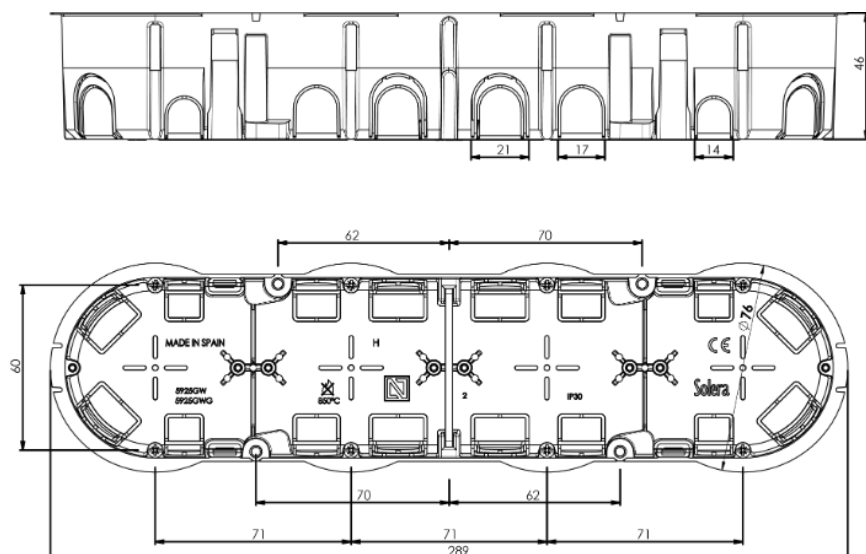

Documentation and downloads

Assembly instructions (3.63MB)

Commercial doc. (3.42MB)

Safety Information (0.38MB)

Mechanism boxes for dry wall, Blue range (Solera)

Mounting mechanism boxes for dry wall (Solera)