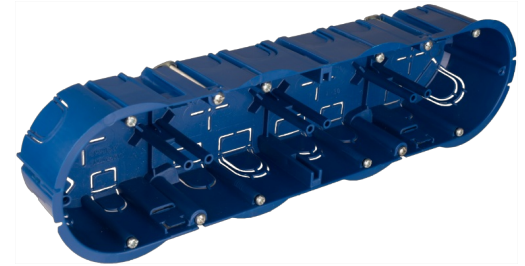

Flush mechanism box in hollow partition. For 4 modules. Fixing with metal claws.

Flush mechanism box in hollow partition. For 4 modules. Fixing with metal claws. Flush dimensions 281 x 68 x 46 mm. 8 inputs for tube Ø 25-20 mm. 4 inputs for tube Ø 20 mm. 4 inputs for tube Ø 16 mm. Use Ø 68 mm cutter. Blue colour.

Features

Installation method	For hollow wall.
Use	Domestic / Tertiary
Location type	Inside
No. Modules (18 mm)	4
Dimensions gap (mm) (Width x Height x Depth)	281x68x46
Case material	Insulation
Case color	Black
Ticket type	Unfathomable
No. of inlets and size (mm)	12xØ20, 8xØ25, 4xØ16
Fixing system to the hollow partition.	Short metal claw
Common applications	Indoor domestic / tertiary environment (Interior of home, offices, shops, etc.)