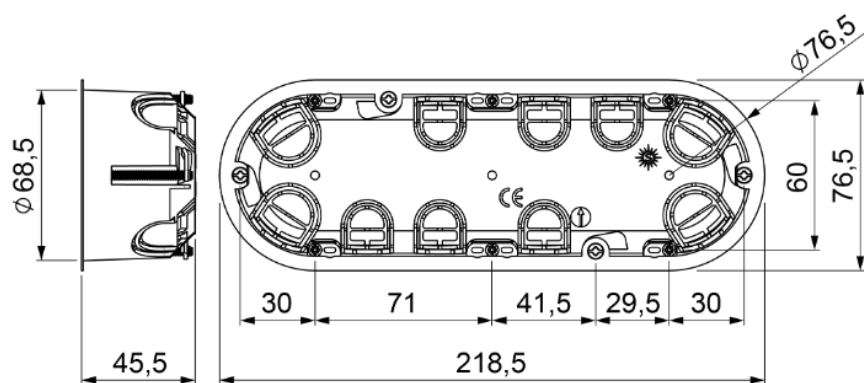

Documentation and downloads

Assembly instructions (3.63MB)

Commercial doc. (3.42MB)

Safety Information (0.38MB)

Mechanism boxes for dry wall, Blue range (Solera)

Mounting mechanism boxes for dry wall (Solera)