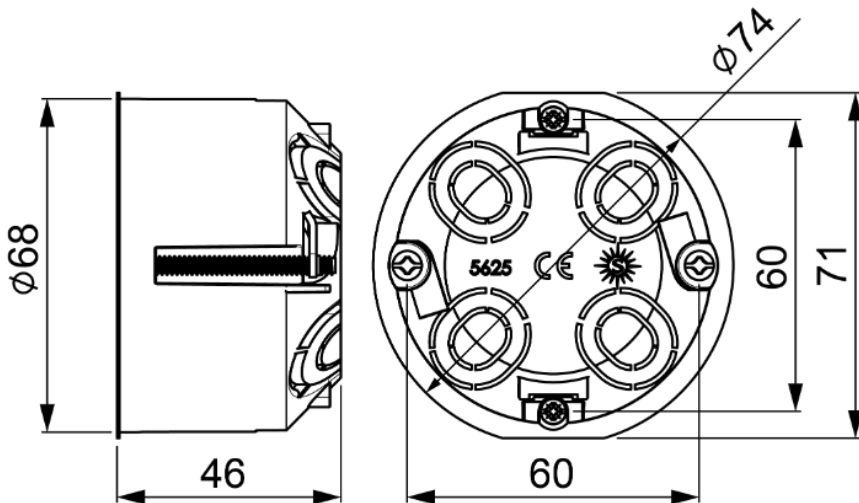

Documentation and downloads

Assembly instructions (3.63MB)

Commercial doc. (3.42MB)

Safety Information (0.38MB)

Mechanism boxes for dry wall, Blue range (Solera)

Mounting mechanism boxes for dry wall (Solera)