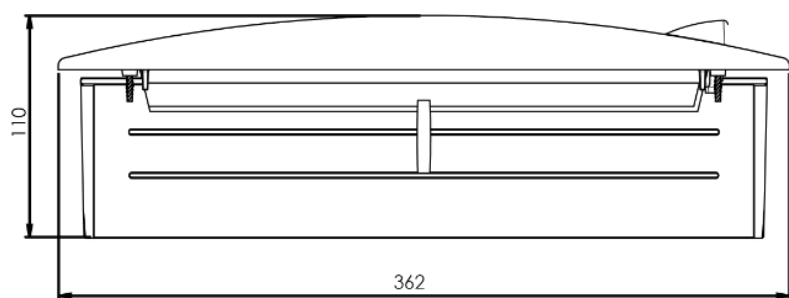

Documentation and downloads