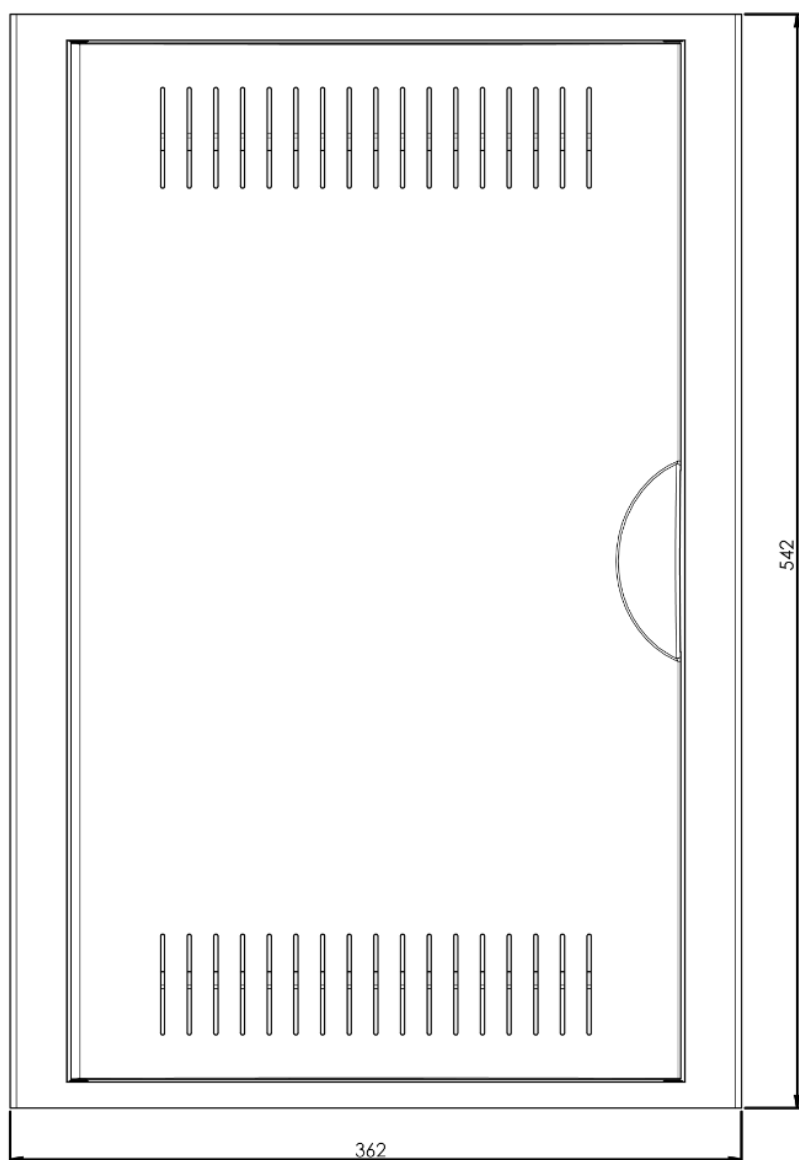

## Flush connection box. 362 x 526 x 86 mm. Hollow wall.

Flush connection box for hollow wall. Door with heat dissipation grid. Dimensions 362 x 526 x 86 mm.

### Features

Installation method	For hollow wall.
Use	Domestic / Tertiary
Location type	Inside
Dimensions outside (mm) (width x height x depth)	362x526x86
Frame and door material	Insulation
Case color	Blue
Door color	White with heat dissipation grid.
Door opening	Horizontal
Battens included	No
Lid closure system	Ultra-fast metal screw
Door closing system	A Pressure
Reversible door	Yes
Possibility of mounting strips	Yes (not included)
Possibility of putting lock	Yes (not included)
Possibility of mounting DIN rail	Yes (not included)
Possibility of mounting .PL-MP28 plate	Yes (not included)
Fixing system to the hollow partition.	Multi-perforated support for hollow wall blue colour
Common applications	Indoor domestic / tertiary environment (Interior of home, offices, shops, etc.)

## Logistics and packaging

Unit EAN code	8423220256934
EAN code container	8423220256934
EAN code packaging	18423220256931
Units packaging	1
Units carton	4

---

Pallet Units	60
Packaging Measurements cm	54,6x36,4x11,8
Packaging Measures cm	59,5x37,5x49
Unit weight (g)	538
Container Weight (Kg)	0,841
Packaging Weight (Kg)	4,174
Tariff code	39259010

## Sketch