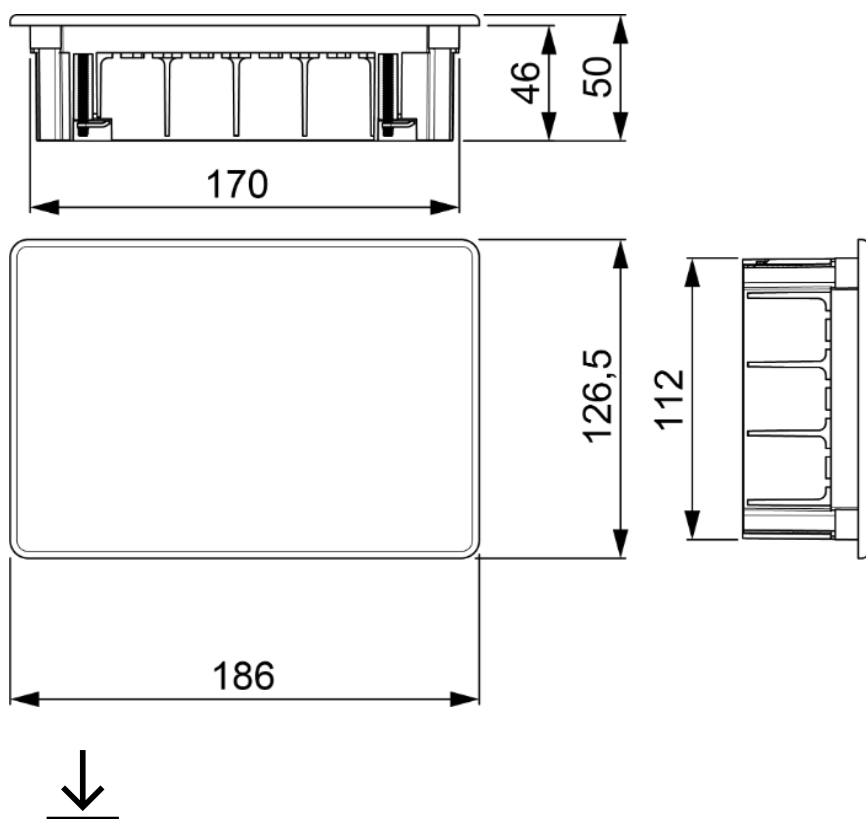

Documentation and downloads

- [Assembly instructions (5.17MB)](#)
- [Safety Information (0.38MB)](#)
- [Commercial doc. (3.42MB)](#)
- [Back junction boxes for Dry wall (Solera)](#)
- [Mounting back junction boxes for Dry wall (Solera)](#)