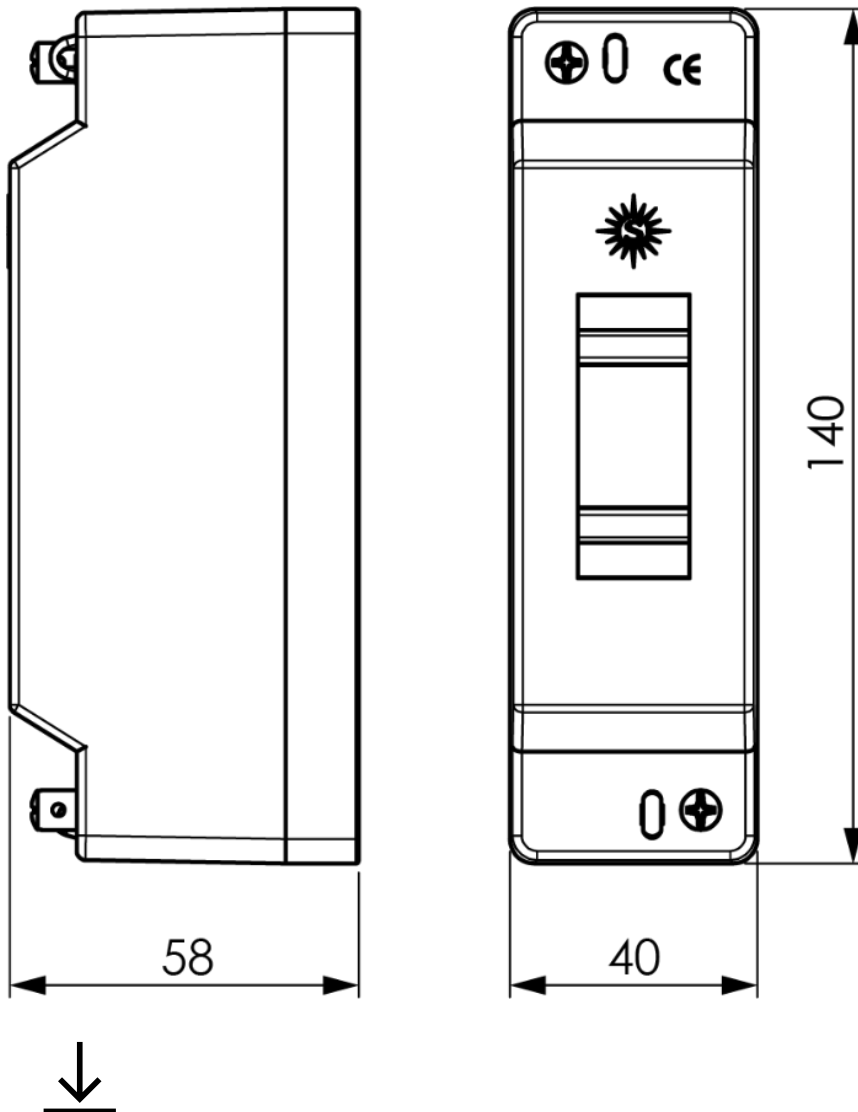

Tariff code

85371098

Sketch

Documentation and downloads

[Assembly instructions (0.72MB)](#)

[Safety Information (0.38MB)](#)

[Series replenishments (0.06MB)](#)