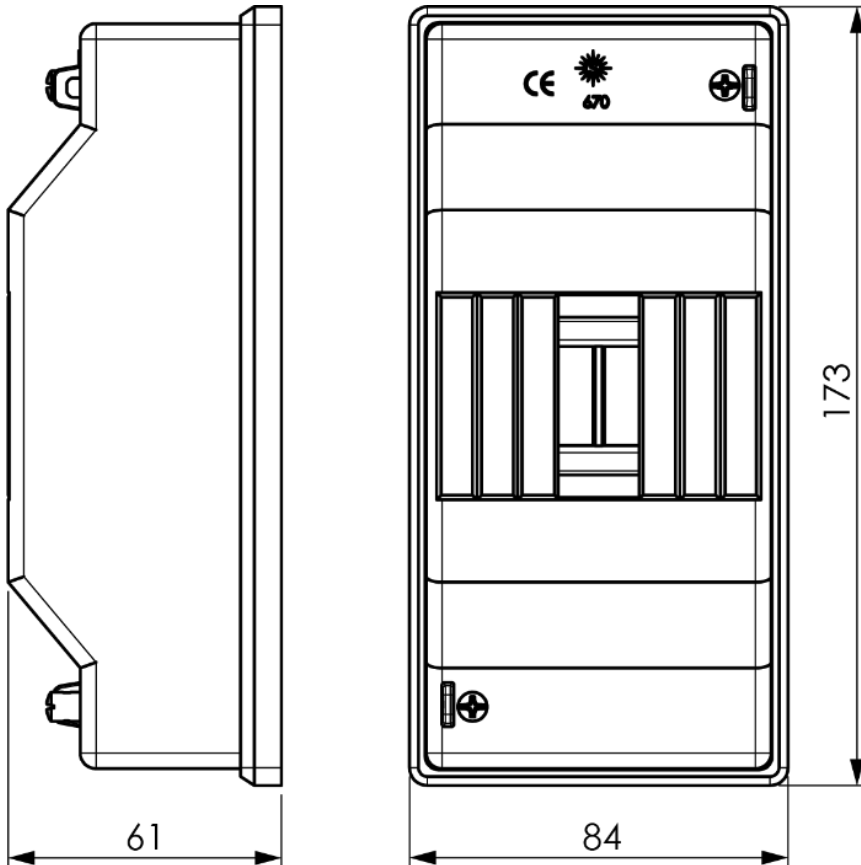

Container Weight (Kg)	0,115
Packaging Weight (Kg)	4,565
Tariff code	85371098

Sketch

Documentation and downloads

Assembly instructions (0.72MB)

Safety Information (0.38MB)

Series replenishments (0.24MB)