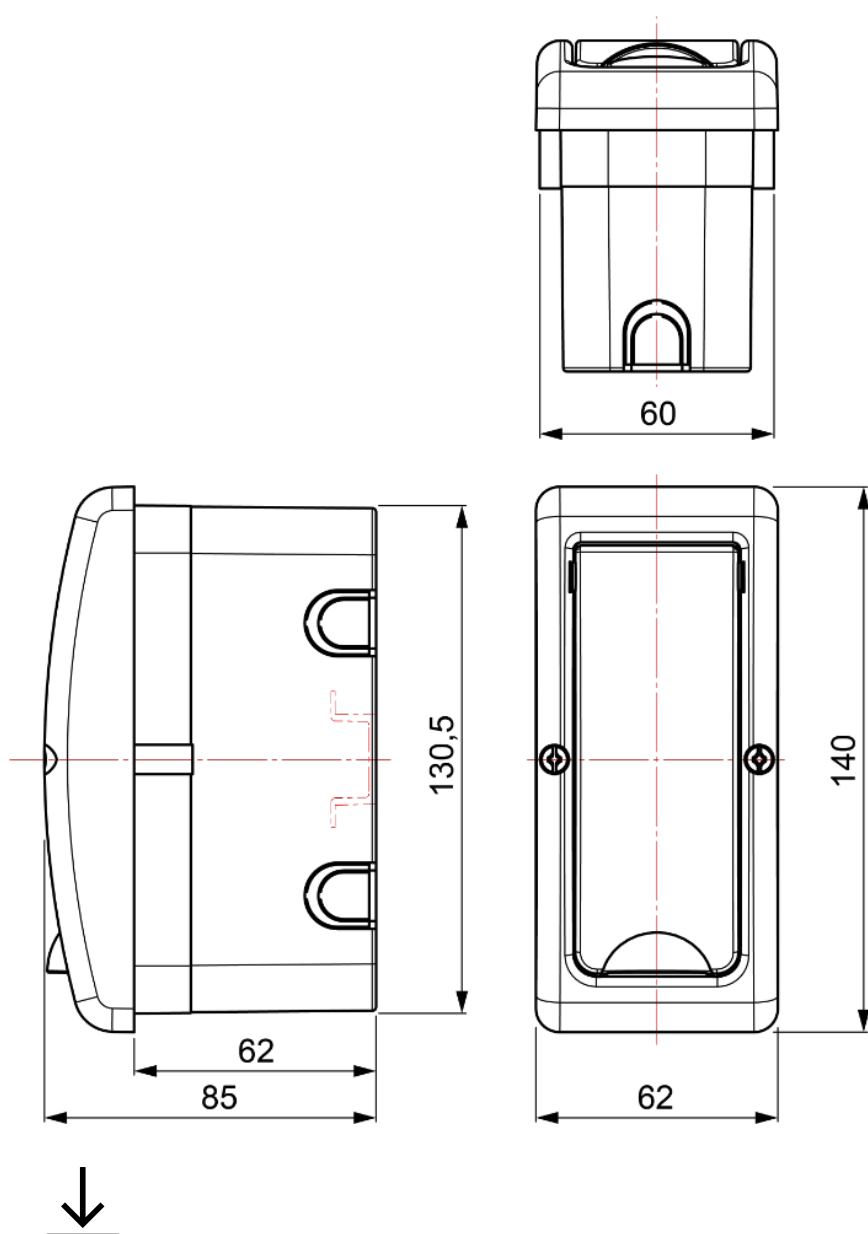

Documentation and downloads

- [Assembly instructions (1.12MB)](#)
- [Link options for enclosures (0.13MB)](#)
- [Series replenishments (0.07MB)](#)
- [Montaje de las cajas de distribución de la serie Arelos (Solera)](#)
- [Table of compatibilities: box, frame and door (0.06MB)](#)
- [Dimensions table (0.15MB)](#)
- [Distribution boards Arelos range (Solera)](#)