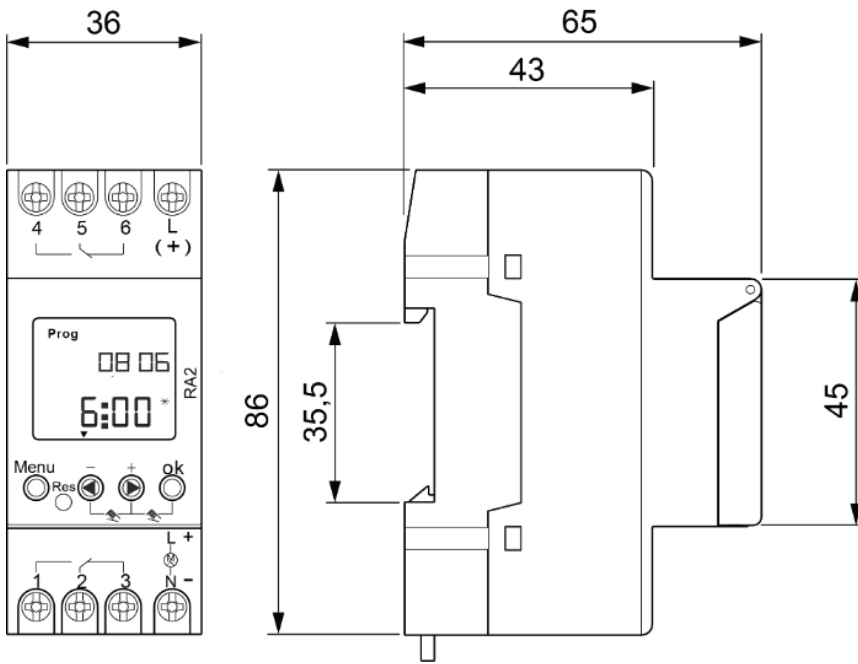

Documentation and downloads

Safety Information (0.38MB)