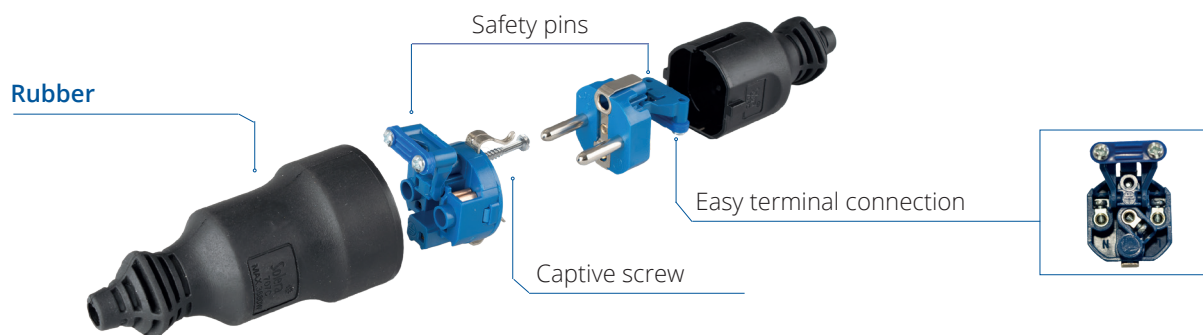

Plug & sockets

Ref. 706T

IP54. Plug 2P+E, 16A 250V~.
Double earth system.
Cable gland. Rubber.

Ref. 707T

IP54. Socket 2P+E, 16A 250V~.
Cable gland.
Rubber

Ref. 5706C

IP44. Plug 2P+E, 16A 250V~.
Double earth system.
Easy terminal connection .
Rubber.

Ref. 5707C

IP44. Socket 2P+E, 16A 250V~.
Easy terminal connection. Rubber.

Ref. 706C

Plug 2P+E, 16A 250V~.
Double earth system.
Easy terminal connection.
Rubber.

Ref. 707C

Socket 2P+E, 16A 250V~.
Easy terminal connection.
Rubber.

Ref. 16F

IP54. Plug 2P+E, 16A 250V~.
Double earth system.
Rubber.

Ref. 57

IP54. Socket 2P+E,
16A 250V~. Rubber.

Ref. 706CB

Plug 2P+E, 16A 250V~.
Double earth system.
Easy terminal connection.

Ref. 707CB

Socket 2P+E, 16A 250V~.
Easy terminal connection.

Plug 2P+E, 16A 250V~.
2 opciones de entrada de cable.
Polycarbonate.
Ref. 1428N Black.

Ref. 17

Socket 2P+E, 16A 250V~.
Rubber.