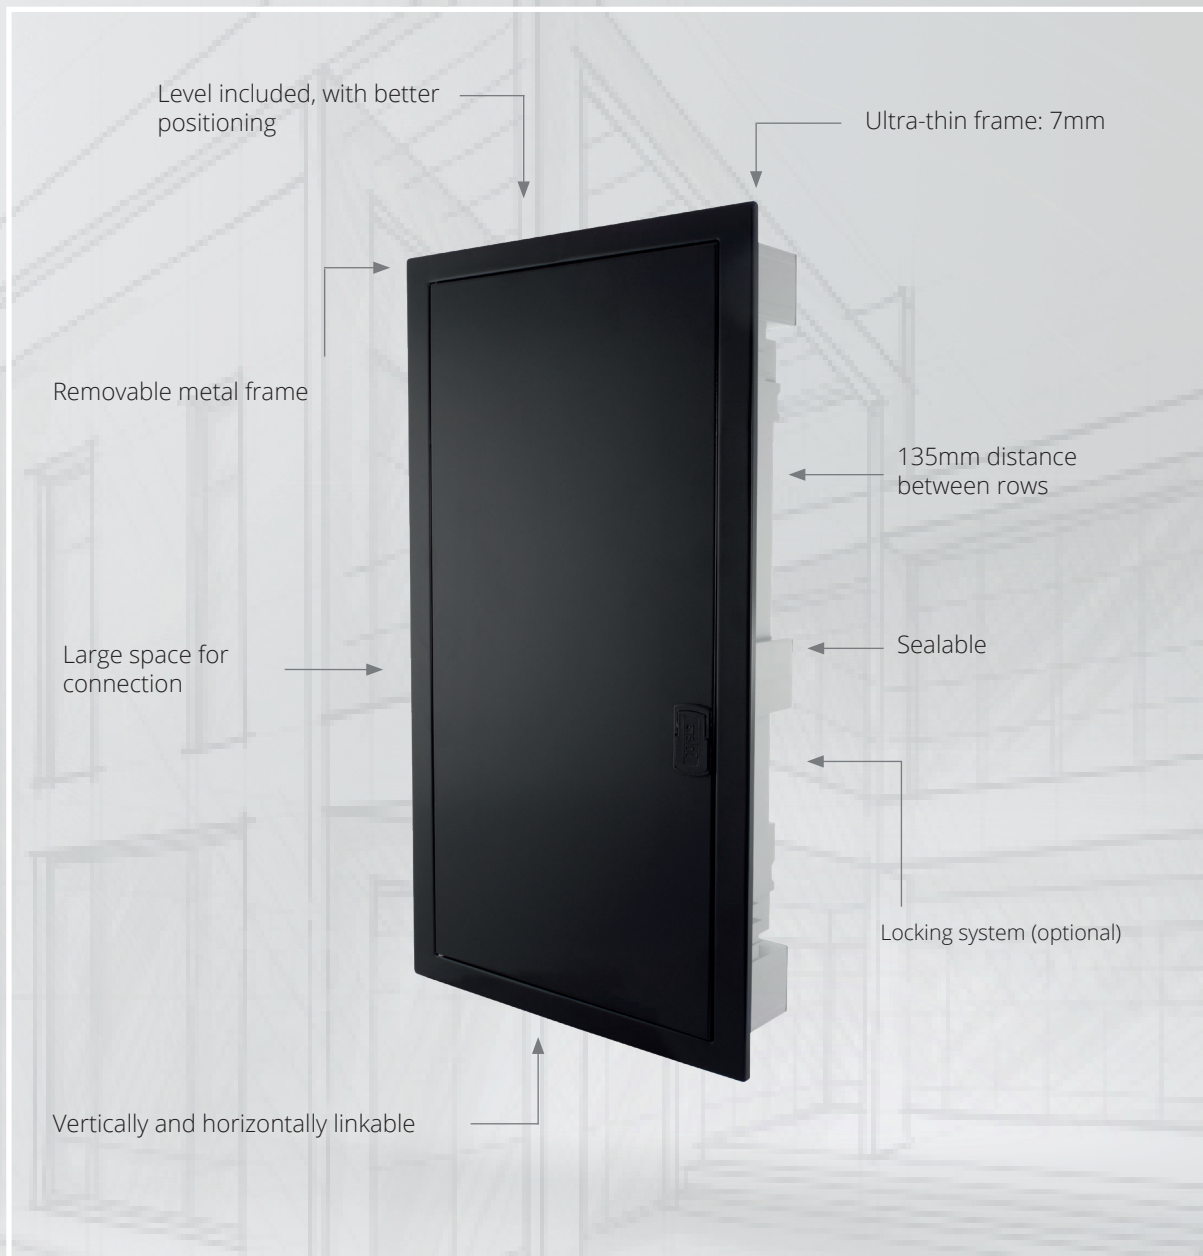

METALBOX

Stile

FLUSH DISTRIBUTION BOARDS

Design element for cutting-edge architecture

Presenting the Metalbox series **flush distribution boxes** with a new line of finishes and shades. Graphite is the colour of the first model of the **Stile Edition**, an edition of special colours designed for architectural environments where design, quality and safety coexist in perfect harmony. With a simple, fast, easy and safe system to install, Metalbox is a **practical and elegant solution**.

42 modules. 3 rows.
333x620x88.
E & N terminal included.
HGW: Dry wall references.

MPB3E42NG	<input checked="" type="checkbox"/>
MPB3E42	<input type="checkbox"/>
MPB3E42NGHGW	<input checked="" type="checkbox"/>
MPB3E42HGW	<input type="checkbox"/>

56 modules. 4 rows.
333x752x88.
E & N terminal included.
HGW: Dry wall references.

MPB4E56NG	<input checked="" type="checkbox"/>
MPB4E56	<input type="checkbox"/>
MPB4E56NGHGW	<input checked="" type="checkbox"/>
MPB4E56HGW	<input type="checkbox"/>

METALBOX

Stile

A distinguishing element for unique, modern spaces. The Metalbox series adapts to environments that are functional without sacrificing design.